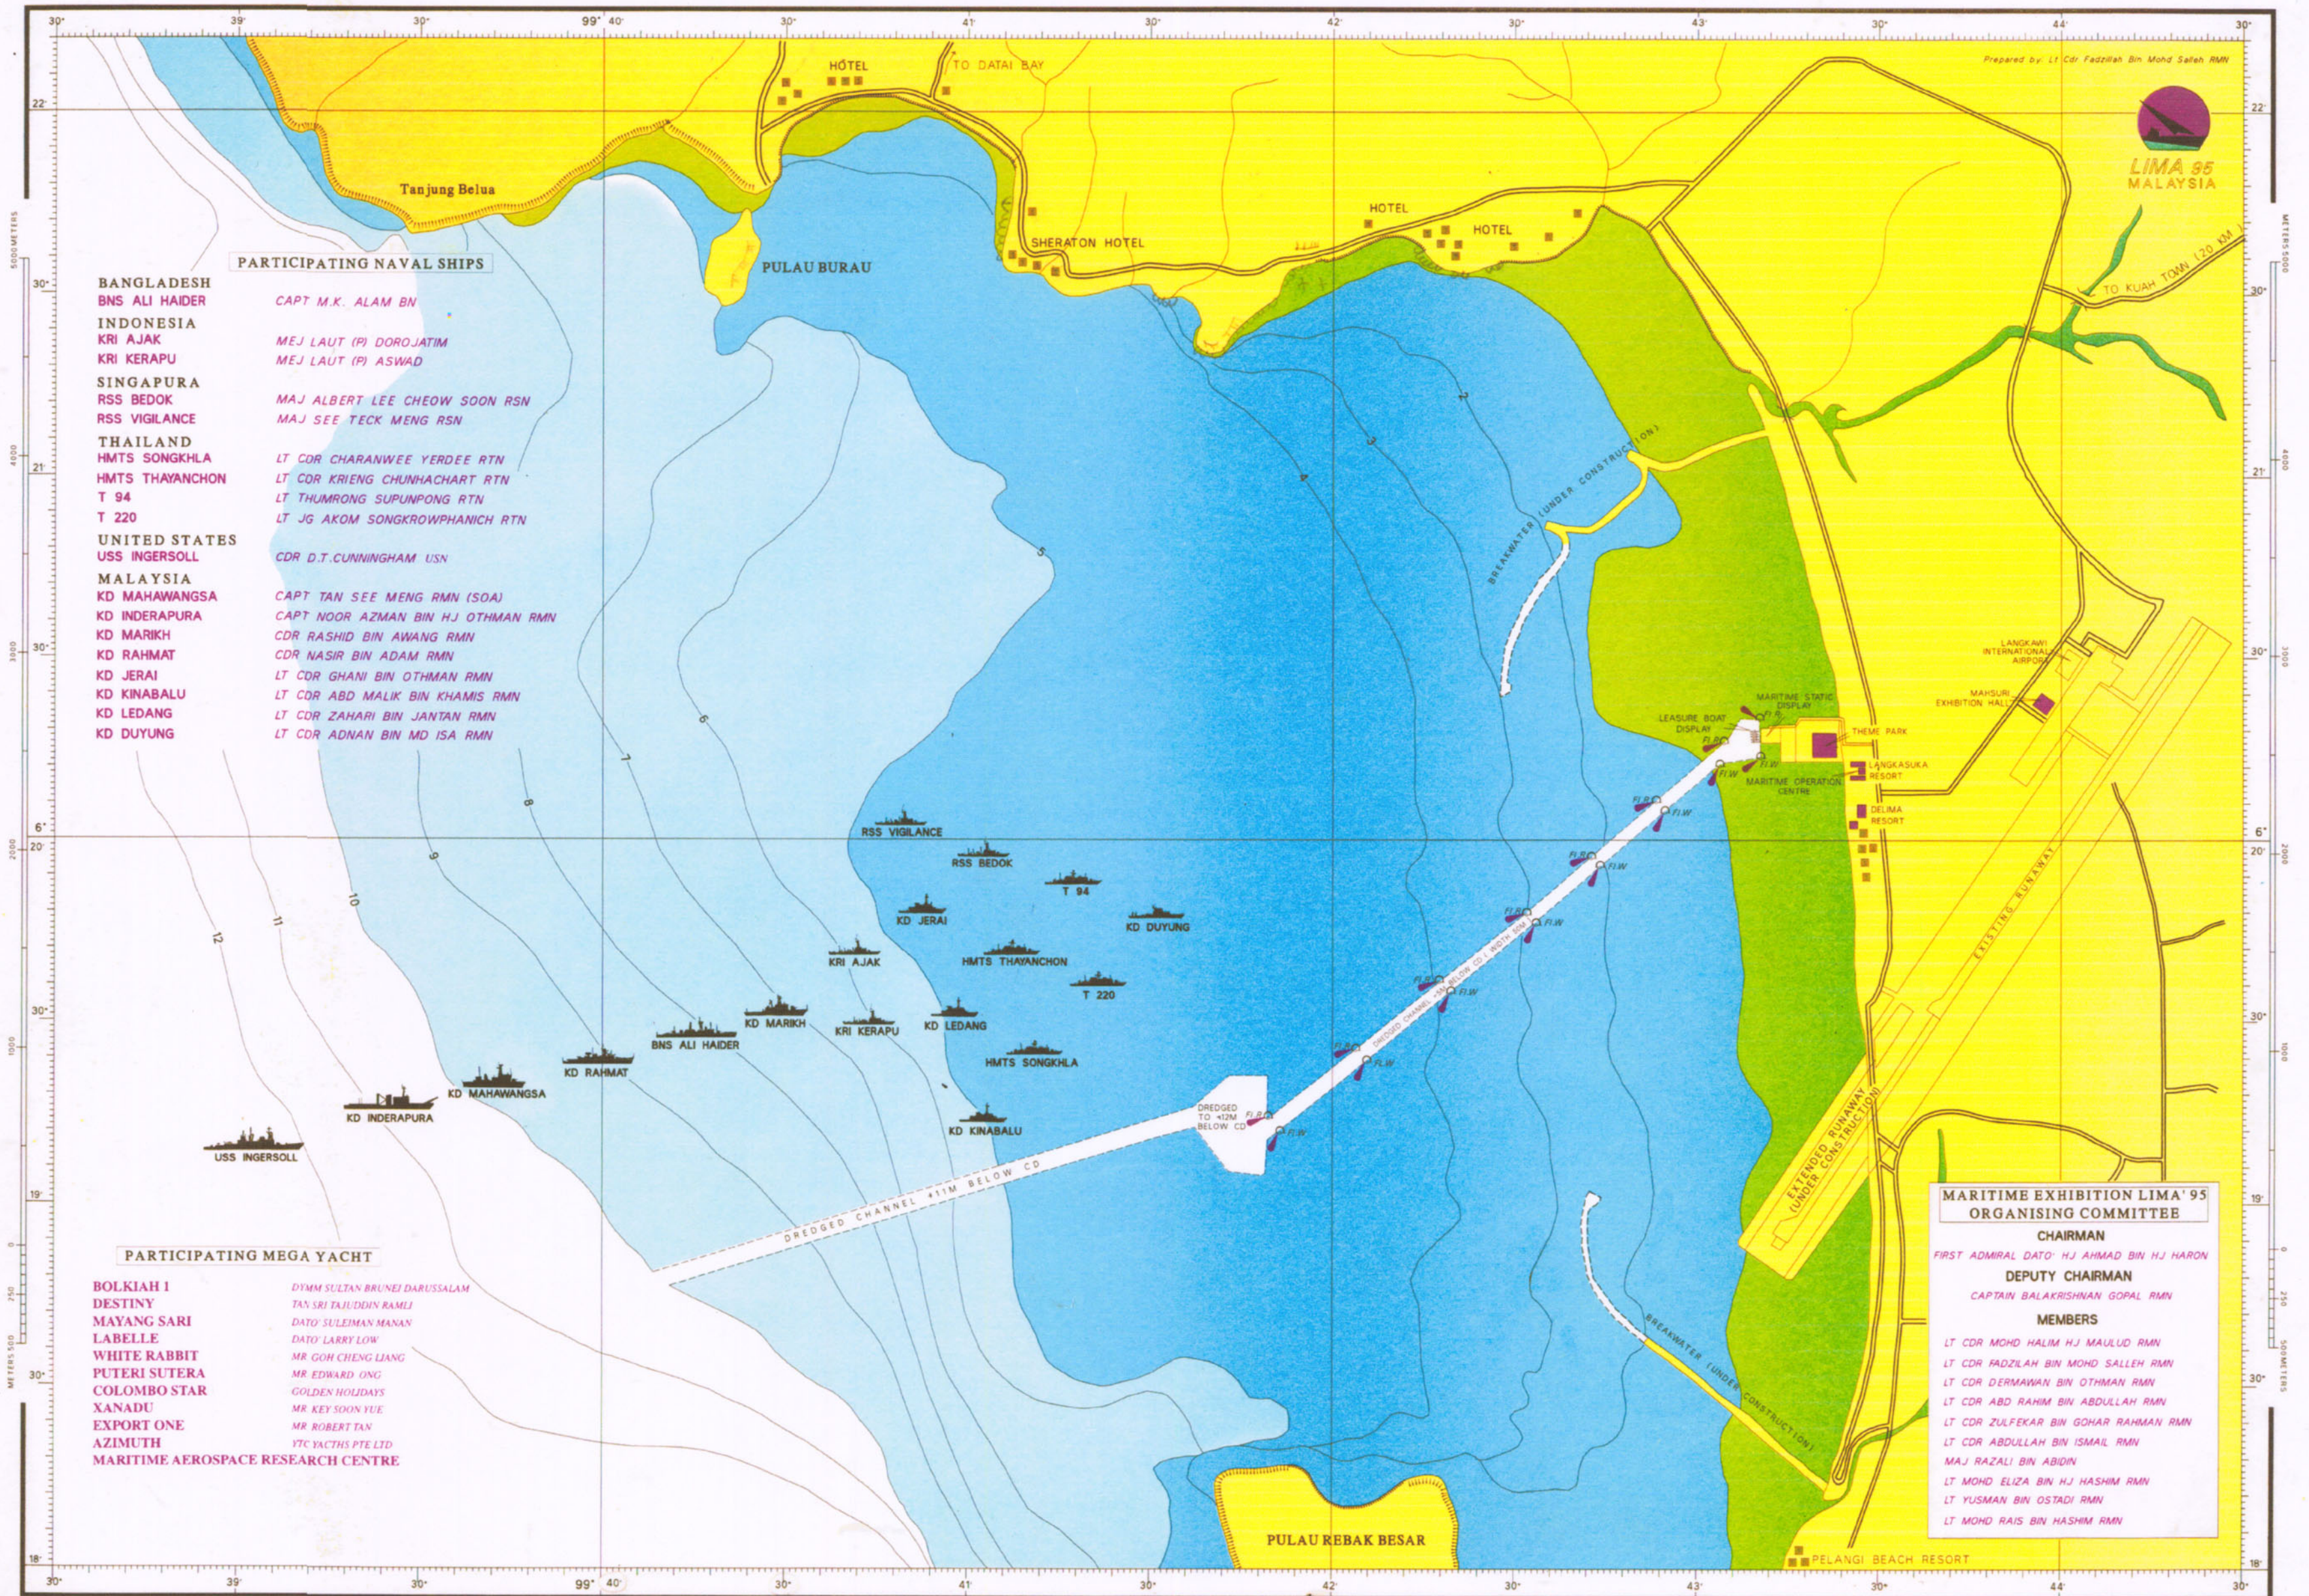

# LIMA 95' MARITIME EXHIBITION 5 - 10 DEC 95 - PORT LANGKASUKA, LANGKAWI

## PARTICIPATING NAVAL SHIPS

- BANGLADESH**  
BNS ALI HAIDER  
*CAPT M.K. ALAM BN*
- INDONESIA**  
KRI AJAK  
*MEJ LAUT (P) DOROJATIM*  
KRI KERAPU  
*MEJ LAUT (P) ASWAD*
- SINGAPURA**  
RSS BEDOK  
*MAJ ALBERT LEE CHEOW SOON RSN*  
RSS VIGILANCE  
*MAJ SEE TECK MENG RSN*
- THAILAND**  
HMTS SONGKHLA  
*LT CDR CHARANWEE YERDEE RTN*  
HMTS THAYANCHON  
*LT CDR KRIENG CHUNHACHART RTN*  
T 94  
*LT THUMRONG SUPUNPONG RTN*  
T 220  
*LT JG AKOM SONGKROWPHANICH RTN*
- UNITED STATES**  
USS INGERSOLL  
*CDR D.T. CUNNINGHAM USN*
- MALAYSIA**  
KD MAHAWANGSA  
*CAPT TAN SEE MENG RMN (SOA)*  
KD INDERAPURA  
*CAPT NOOR AZMAN BIN HJ OTHMAN RMN*  
KD MARIKH  
*CDR RASHID BIN AWANG RMN*  
KD RAHMAT  
*CDR NASIR BIN ADAM RMN*  
KD JERAI  
*LT CDR GHANI BIN OTHMAN RMN*  
KD KINABALU  
*LT CDR ABD MALIK BIN KHAMIS RMN*  
KD LEDANG  
*LT CDR ZAHARI BIN JANTAN RMN*  
KD DUYUNG  
*LT CDR ADNAN BIN MD ISA RMN*

## PARTICIPATING MEGA YACHT

- BOLKIAH 1**  
*DYMM SULTAN BRUNEI DARUSSALAM*
- DESTINY**  
*TAN SRI TAJUDDIN RAMLI*
- MAYANG SARI**  
*DATO' SULEIMAN MANAN*
- LABELLE**  
*DATO' LARRY LOW*
- WHITE RABBIT**  
*MR GOH CHENG LIANG*
- PUTERI SUTERA**  
*MR EDWARD ONG*
- COLOMBO STAR**  
*GOLDEN HOLIDAYS*
- XANADU**  
*MR KEY SOON YUE*
- EXPORT ONE**  
*MR ROBERT TAN*
- AZIMUTH**  
*YTC YACHTS PTE LTD*
- MARITIME AEROSPACE RESEARCH CENTRE**

## MARITIME EXHIBITION LIMA' 95 ORGANISING COMMITTEE

- CHAIRMAN**  
FIRST ADMIRAL DATO' HJ AHMAD BIN HJ HARON
- DEPUTY CHAIRMAN**  
CAPTAIN BALAKRISHNAN GOPAL RMN
- MEMBERS**  
LT CDR MOHD HALIM HJ MAULUD RMN  
LT CDR FADZILAH BIN MOHD SALLEH RMN  
LT CDR DERMAWAN BIN OTHMAN RMN  
LT CDR ABD RAHM BIN ABDULLAH RMN  
LT CDR ZULFEKAR BIN GOHAR RAHMAN RMN  
LT CDR ABDULLAH BIN ISMAIL RMN  
MAJ RAZALI BIN ABDIN  
LT MOHD ELIZA BIN HJ HASHIM RMN  
LT YUSMAN BIN OSTADI RMN  
LT MOHD RAIS BIN HASHIM RMN